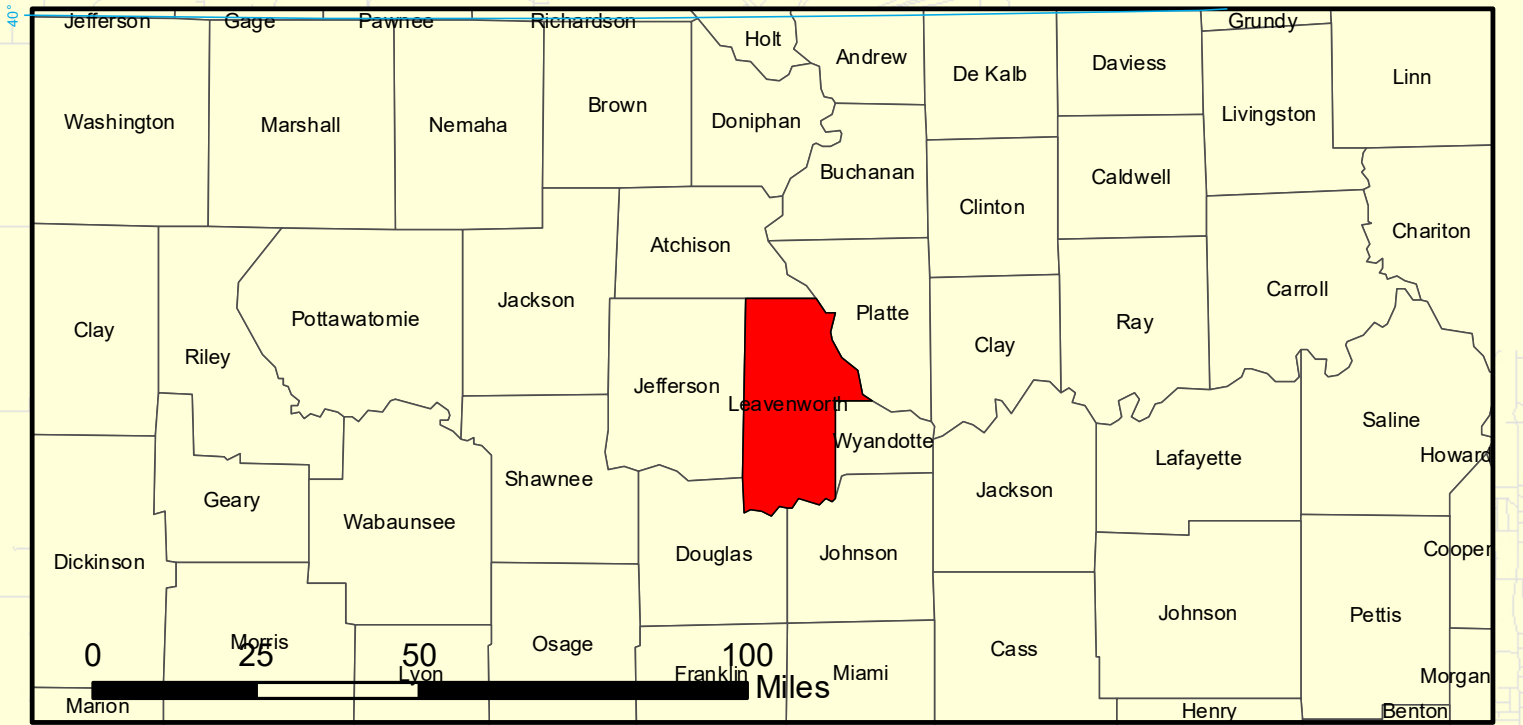

LEAVENWORTH COUNTY KANSAS 2025

Sewer Districts in Leavenworth County

Legend

- SD#1
- SD#2
- SD#3
- SD#5
- SD#6
- SD#7

Legend

- GRAVEL
- HARD SURFACE
- MINIMUM
- PRIVATE
- State Maintained
- City Centerlines
- City Limits
- County Boundary
- Sections

Projection: NAD 1983 State Plane Kansas 1501 (US Feet)
 Disclaimer: Map is projected in real-world coordinates.
 However, it is not intended for legal purposes.
 Measurement accuracy is not guaranteed.