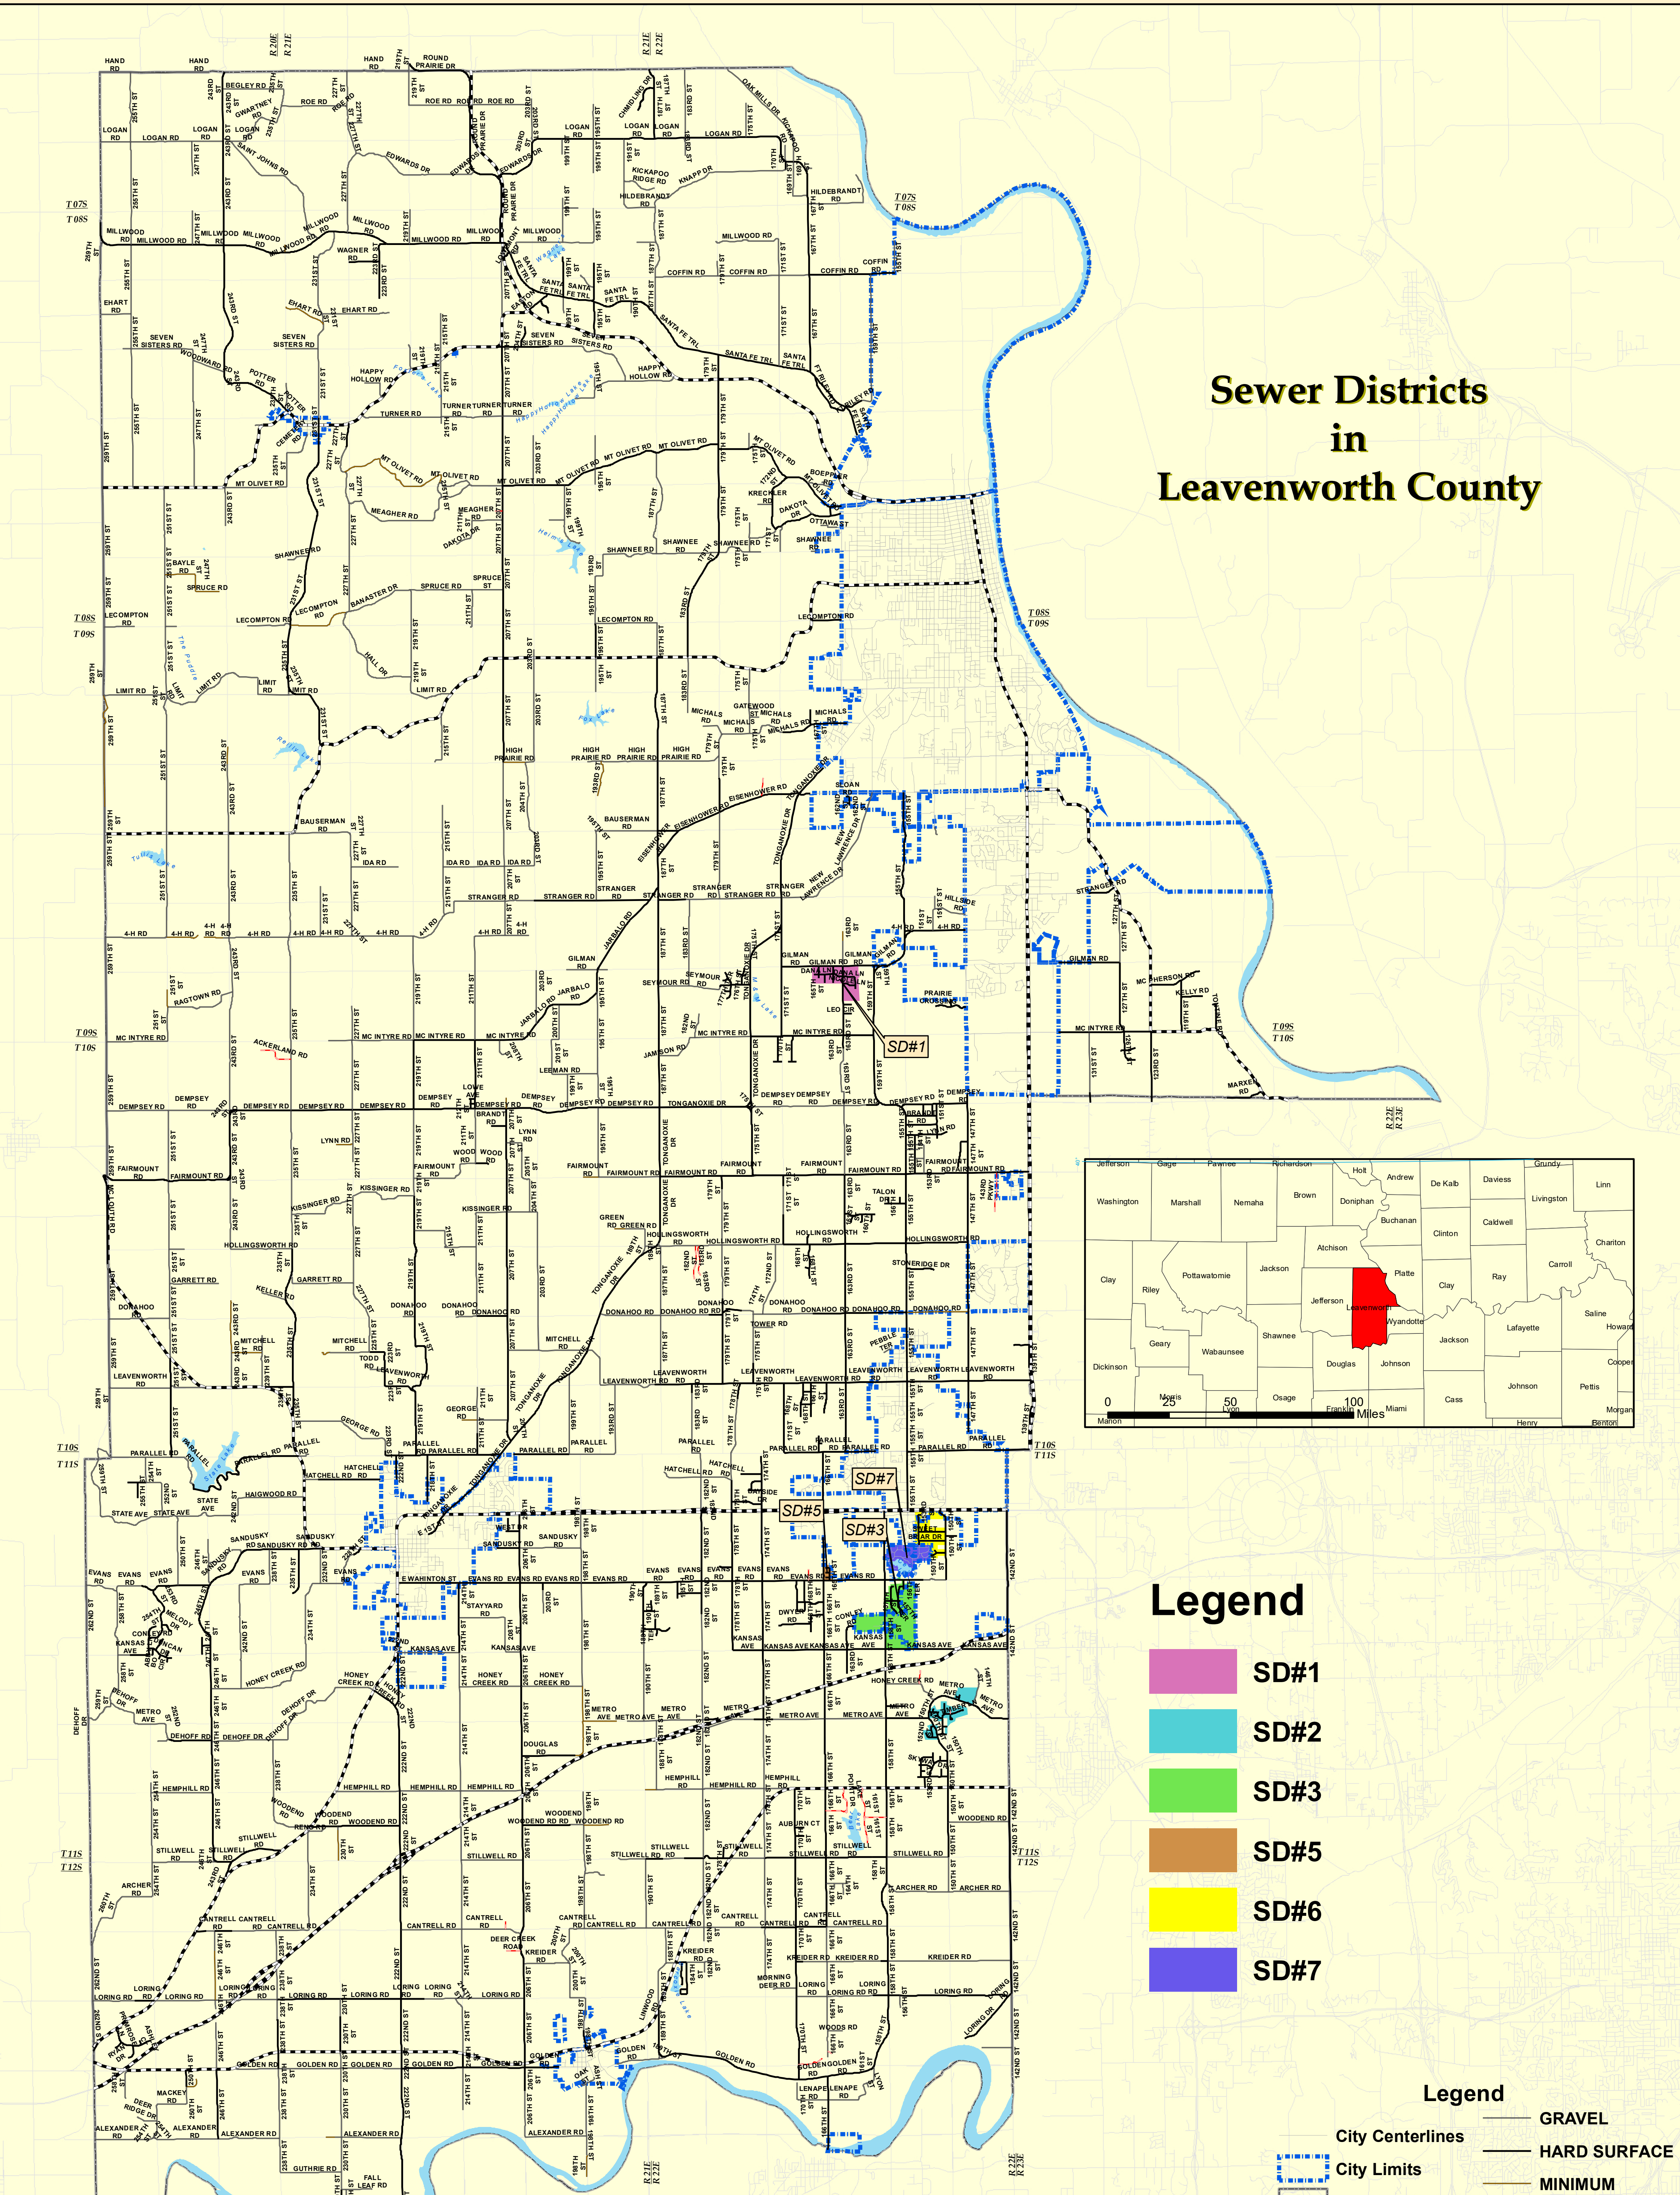

LEAVENWORTH COUNTY KANSAS 2025

Sewer Districts in Leavenworth County

Legend

- SD#1
- SD#2
- SD#3
- SD#5
- SD#6
- SD#7

Legend

- GRAVEL
- HARD SURFACE
- MINIMUM
- PRIVATE
- State Maintained
- City Centerlines
- City Limits
- County Boundary
- Sections

Projection: NAD 1983 State Plane Kansas 1501 (US Feet)
 Disclaimer: Map is projected in real-world coordinates.
 However, it is not intended for legal purposes.
 Measurement accuracy is not guaranteed.